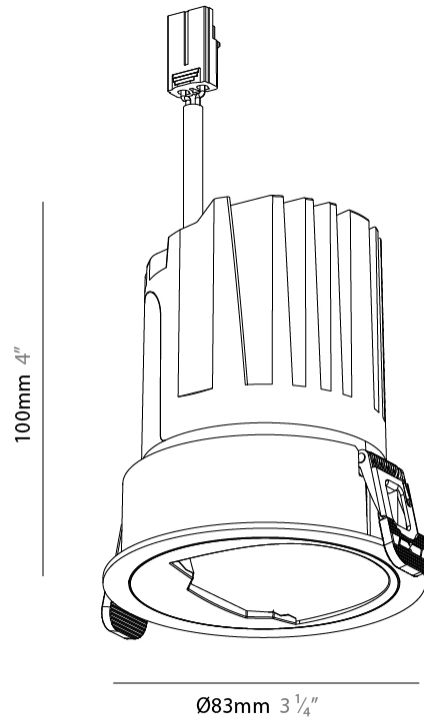

GENERAL

Series: Bioniq Evo Round Wallwash
Partner: Prolicht
Division: Architectural
Installation: Recessed
Product Type: Wallwash
Mounting Location: Ceiling
Light Distribution: Adjustable / Asymmetric

PHYSICAL

Shape: Round
Diameter (mm): 83
Diameter (in): 3 1/4
Height (mm): 100
Depth (mm): 105
Height (in): 4
Depth (in): 4 1/8
Ceiling Thickness (mm): 2 - 15
Ceiling Thickness (in): 1/16 - 9/16
Weight (kg): 0.2
Fixture Finish: SSR / BKV / CWI / CRY / HAB / UFT / ITA / RUA / FTG / MYG / LOD / PUS / FRO / FUP / KIA / POP / BLS / SPG / MEY / GOH / CHC / COM / ABZ / JAG / OBR / MOS / ROR
Fixture Material: Extruded Aluminum
Cut-out Measurements: Ø 75mm/2 15/16"

ELECTRICAL

Lamp Type: LED (Zhaga Standard)
Input Wattage (W): 12.3
Total Output Wattage (W): 10.9
Dimming: Non-dimming / DALI Dimming / MATTER Dimming
Driver Included: No
Driver Location: Remote
Driver Type: Constant Current - Universal
Driver Class: Class 2
Constant Current (mA): 350mA
Upon Request: 0-10V Dimming / Phase Dimming

LED

Color Temperature (°K): 2700-6500 Tunable White
Max. Delivered Lumen (lm): Max 869
Nominal Lumen (lm): Max 1495
CRI: >90 CRI
Efficiency (%): 70.6
Lamp Life (hrs): 50000

OPTICAL

Adjustability: Rotational 350° / Tilt 30°

RATINGS AND CERTIFICATIONS

Certified By: Certified for North American Standards
IP rating: IP65
Glare Rating: ≤ 10